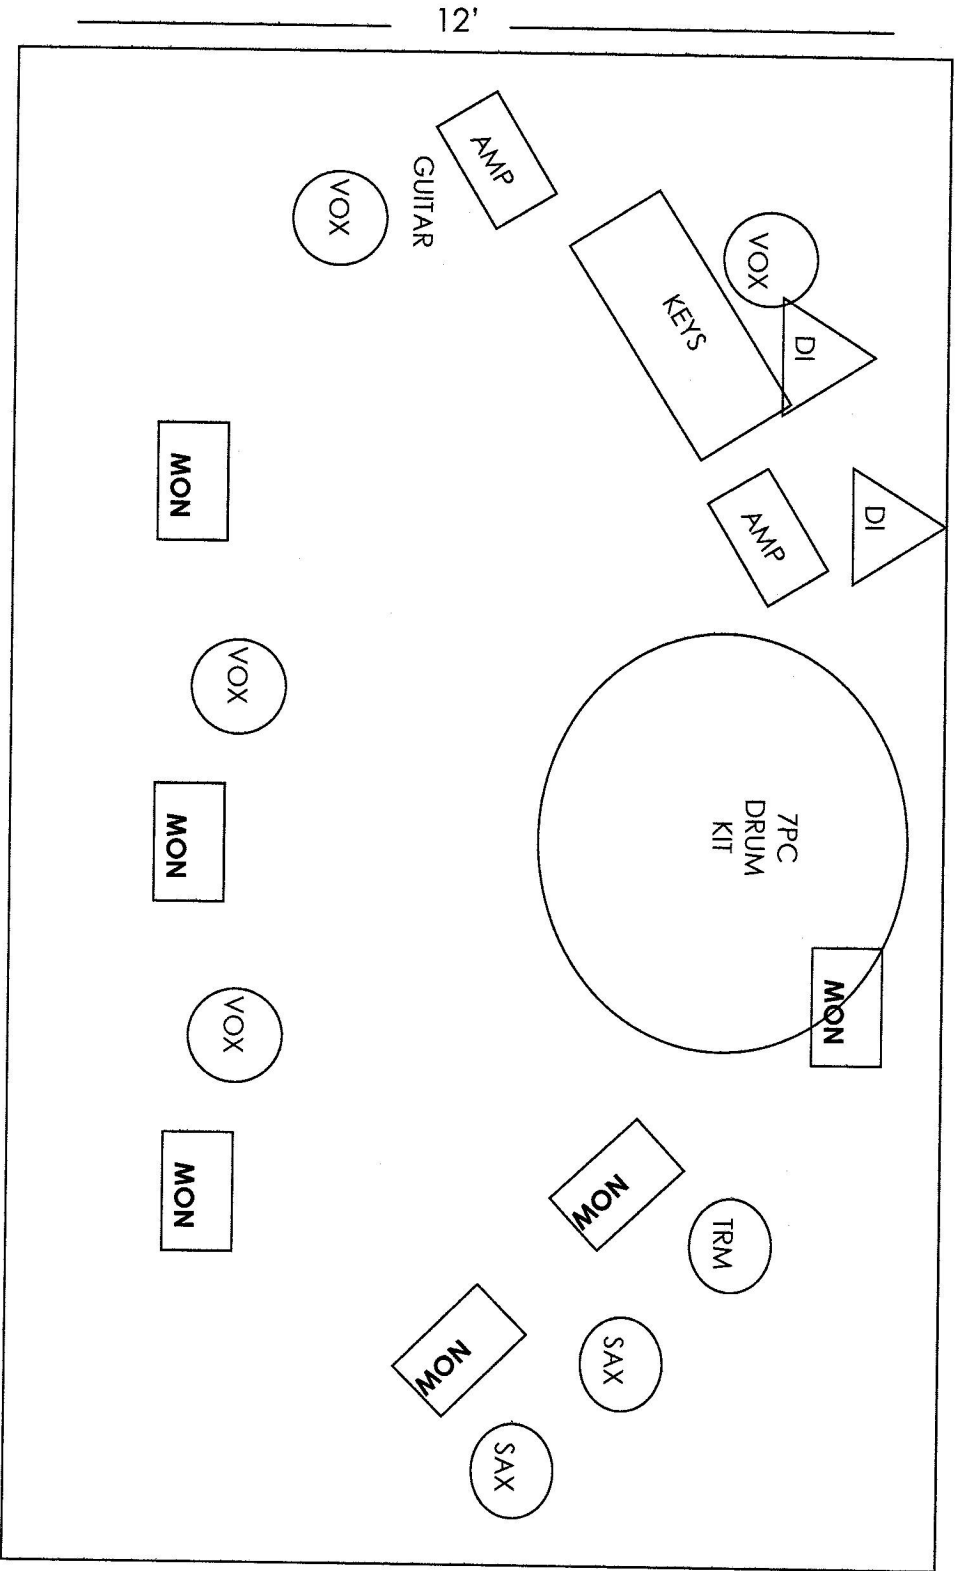

WORLD CLASS NOISE

STAGE PLOT

KEY:

- SIX MONITORS
- TWO DIRECT BOXES
- FOUR VOCAL MICS

12'

20'